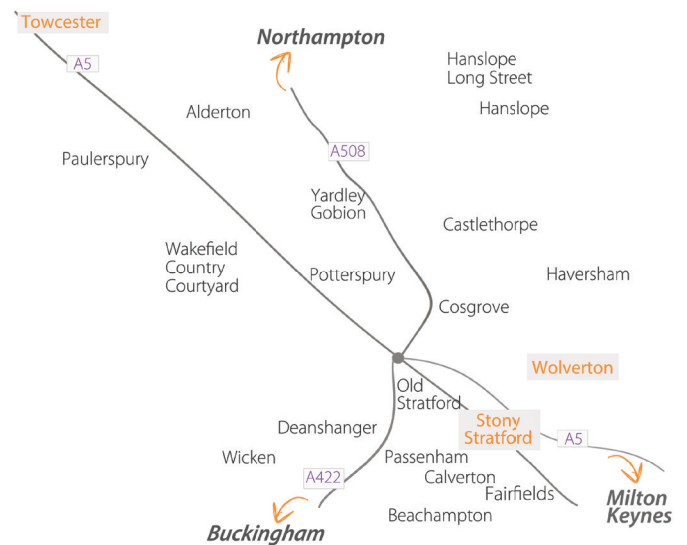

Magazine distribution area: